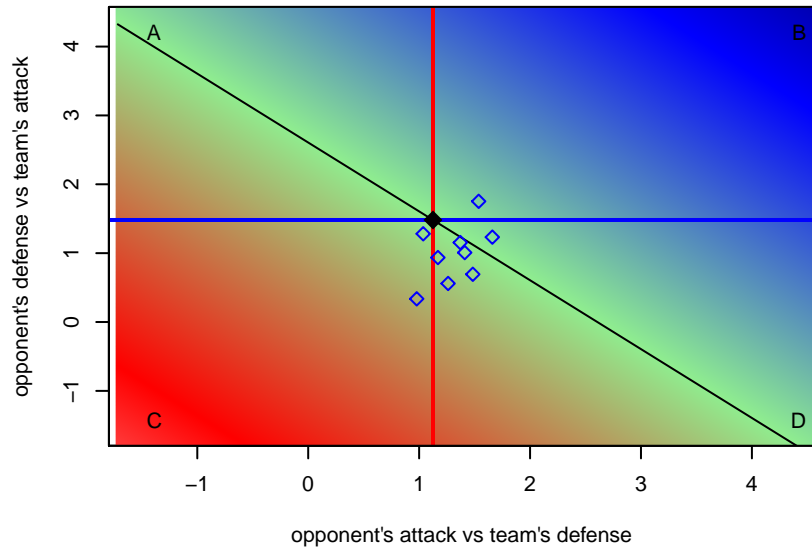

Venues played:
 2015 Clash At the Border Silver/Bronze U15
 2015 Beaverton Cup BU15 Silver
 2015 Oswego Nike Cup Silver U15

Eastside Timbers Black B00
 Dots are actual minus expected GF (blue circles) and GA (red triangles).
 Blue line is smoothed change in attack strength. Red is smoothed change in defense strength.

**attack and defense variance (black dot)
relative to other teams
and top 10 in region**

**attack and defense rating
relative to others at age
and all opponents in last 13 months**

**attack and defense rating
relative to others at age
and all opponents in last 13 months**

Performance relative to 13 month average

Performance relative to 13 month average

Distribution of opponents
 Red = Lose zone, Blue = Win zone, Green = Even
 Black line separates win/lose zones

lot. A=Neither has attack advantage, B=Opponent has both attack and defense advantage, C=Opponent has both attack and defense disadvantage, D=Both have