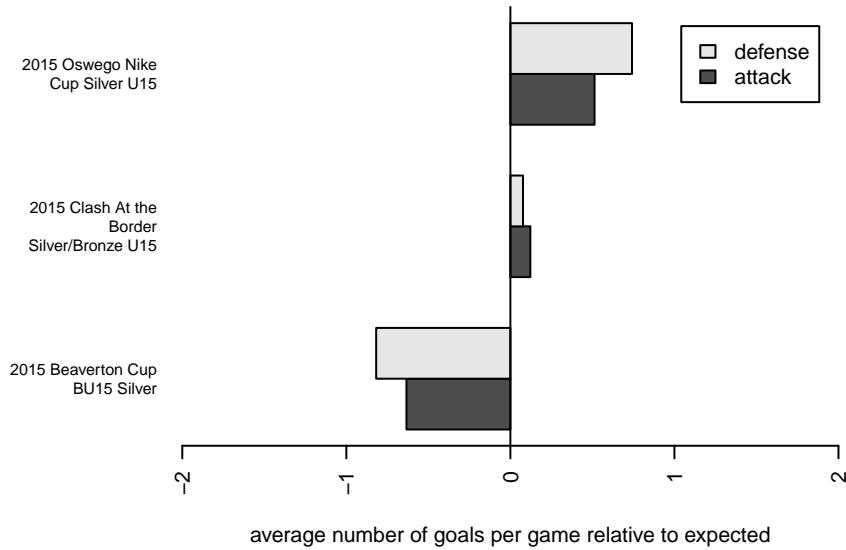

Venues played:
 2015 Clash At the Border Silver/Bronze U15
 2015 Beaverton Cup BU15 Silver
 2015 Oswego Nike Cup Silver U15

Eastside Timbers Black B00
 Dots are actual minus expected GF (blue circles) and GA (red triangles).
 Blue line is smoothed change in attack strength. Red is smoothed change in defense strength.

**attack and defense variance (black dot)
relative to other teams
and top 10 in region**

**attack and defense rating
relative to others at age
and all opponents in last 13 months**

**attack and defense rating
relative to others at age
and all opponents in last 13 months**

Performance relative to 13 month average

Performance relative to 13 month average

Distribution of opponents
 Red = Lose zone, Blue = Win zone, Green = Even
 Black line separates win/lose zones

lot. A=Neither has attack advantage, B=Opponent has both attack and defense advantage, C=Opponent has both attack and defense disadvantage, D=Both have