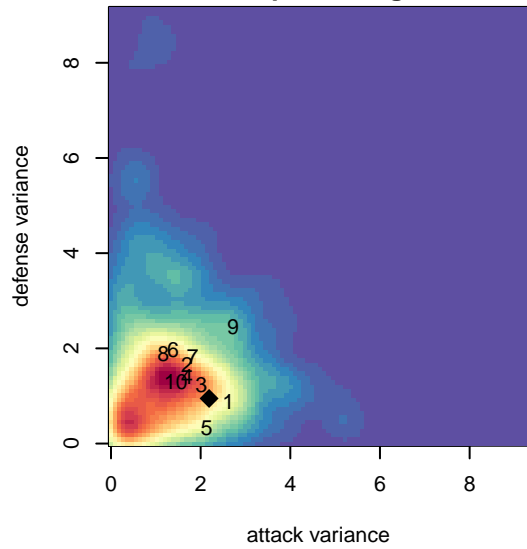

Eastside Timbers Black B00

Eastside United FC
 Gresham, OR
 B00 total strength=1176
 attack=4.4 defense=3.08
 notes= Juventus; Bateman 2014-5

alt names used:
 ET Juventus
 Eastside Juventus
 EASTSIDE JUVENTUS (OR)

Venues played:
 2015 Clash At the Border Silver/Bronze U15
 2015 Beaverton Cup BU15 Silver
 2015 Oswego Nike Cup Silver U15

Eastside Timbers Black B00
 Dots are actual minus expected GF (blue circles) and GA (red triangles).
 Blue line is smoothed change in attack strength. Red is smoothed change in defense strength.

**attack and defense variance (black dot)
relative to other teams
and top 10 in region**

**attack and defense rating
relative to others at age
and all opponents in last 13 months**

**attack and defense rating
relative to others at age
and all opponents in last 13 months**

Performance relative to 13 month average

Performance relative to 13 month average

Distribution of opponents
 Red = Lose zone, Blue = Win zone, Green = Even
 Black line separates win/lose zones

lot. A=Neither has attack advantage, B=Opponent has both attack and defense advantage, C=Opponent has both attack and defense disadvantage, D=Both have