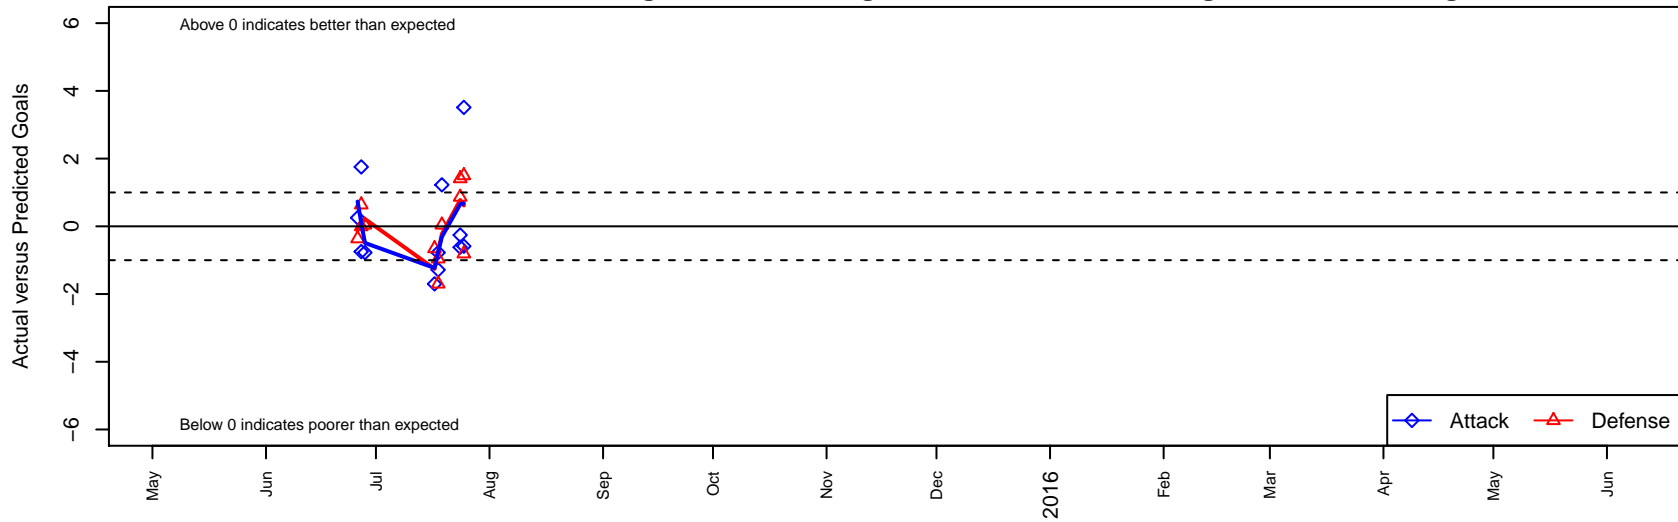

Eastside Timbers Black B00

Eastside United FC
 Gresham, OR
 B00 total strength=1176
 attack=4.4 defense=3.08
 notes= Juventus; Bateman 2014-5

alt names used:
 ET Juventus
 Eastside Juventus
 EASTSIDE JUVENTUS (OR)

Venues played:
 2015 Clash At the Border Silver/Bronze U15
 2015 Beaverton Cup BU15 Silver
 2015 Oswego Nike Cup Silver U15

Eastside Timbers Black B00
 Dots are actual minus expected GF (blue circles) and GA (red triangles).
 Blue line is smoothed change in attack strength. Red is smoothed change in defense strength.

**attack and defense variance (black dot)
relative to other teams
and top 10 in region**

**attack and defense rating
relative to others at age
and all opponents in last 13 months**

**attack and defense rating
relative to others at age
and all opponents in last 13 months**

Performance relative to 13 month average

Performance relative to 13 month average

Distribution of opponents
 Red = Lose zone, Blue = Win zone, Green = Even
 Black line separates win/lose zones

lot. A=Neither has attack advantage, B=Opponent has both attack and defense advantage, C=Opponent has both attack and defense disadvantage, D=Both have